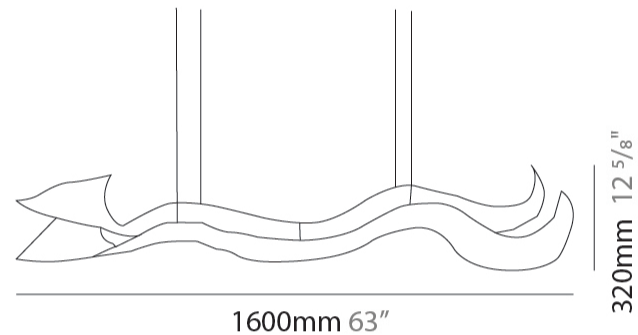

GENERAL

Series: Tempo Perso _____

Brand: Knikerboker _____

Division: Design _____

Mounting Type: Suspension _____

Mounting Location: Ceiling _____

Subcategory: Pendant _____

PHYSICAL

Shape: Abstract _____

Length (mm): 1600 _____

Length (in): 63 _____

Height (mm): 320 _____

Height (in): 12 ⁵/₈ _____

Extension (mm): 2000 _____

Extension (in): 78 ³/₄ _____

Light Distribution: Direct _____

Fixture Finish: EWH / EBK / MAN / COF / PRD / SLF / GLF / CLF / BRL / EWS / EWG / EWC / EWR / EBS / EBG / EBC / EBC / EBB / MAS / MAD / MAC / MAB / COS / CGO / CCL / CBL / PRS / PRG / PRC / PRB _____

Fixture Material: Aluminum _____

Cable Details: 4 Steel Cables 2000mm / 78 3/4" - Silicon Cable 2000mm / 78 3/4" _____

ELECTRICAL

Lamp Type: LED _____

Bulb Included: Bulb Included _____

Total Output Wattage (W): 40 _____

Dimming: Tri-Mode (Non-Dimming and Phase Dimming (120Vac only) and 0-10V Dimming) _____

Driver Included: Yes _____

Driver Location: Integrated _____

Driver Type: Constant Current - Universal _____

Driver Class: Class 2 _____

Input Voltage (V): 120 - 277 _____

Constant Current (MA): 250 _____

Upon Request: 0-10Vdc dimming / Phase dimming @120Vac / 277Vac _____

LED

Number of LEDs: 4 _____

Color Temperature (°K): 3000 _____

Max. Delivered Lumen (lm): 4400 _____

CRI: >85 CRI _____

Lamp Life (hrs): 50000 _____

OPTICAL

RATINGS AND CERTIFICATIONS

Certified By: CSA Certified to UL and CSA Standards _____

IP rating: IP20 _____

D